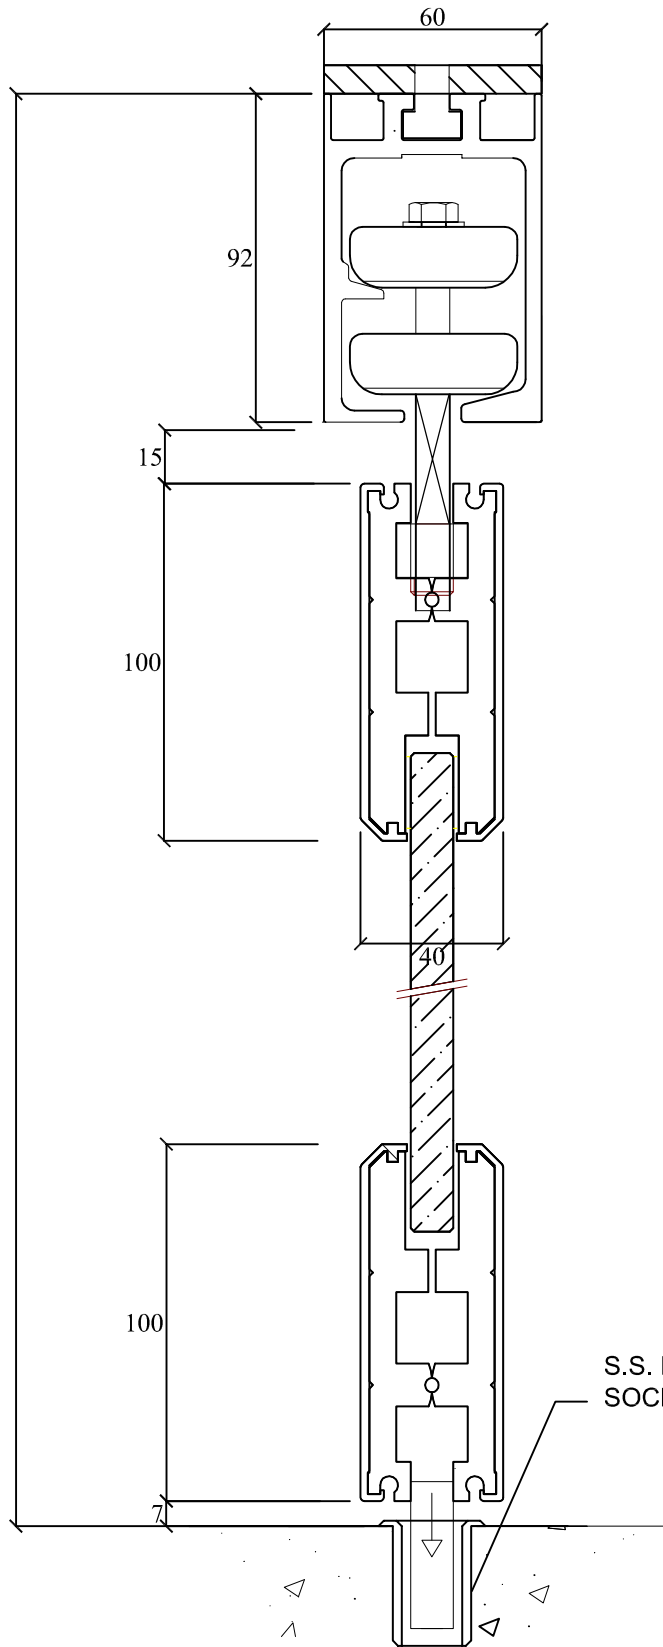

OVERALL HEIGHT

CONCEALED TRACK

**brockhouse**

Brockhouse Modernfold Ltd  
Kay One, 23 The Tything, Worcester, WR1 1HD  
Tel: 01905 330055 Fax: 01905 330234  
Email: sales@brockhouse.net

SYSTEM: Series 970

TITLE : Section Through Standard Panel - Option A

ALL DIMENSIONS IN MILLIMETRES - DO NOT SCALE

REV & DATE  
28/04/2008

DRAWN BY  
Andrew Hughes

DRAWING REF: 600.2