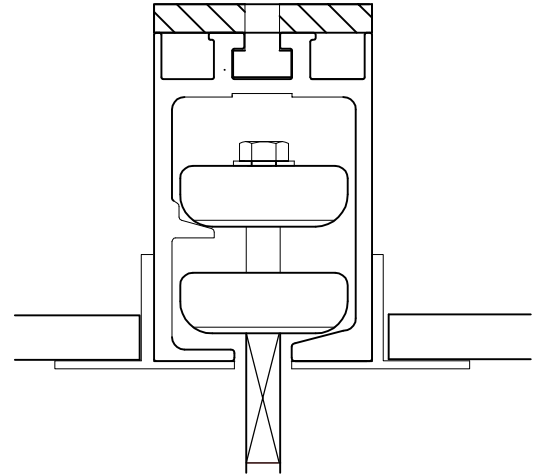

OVERALL HEIGHT

CONCEALED TRACK

**brockhouse**

Brockhouse Modernfold Ltd  
Kay One, 23 The Tything, Worcester, WR1 1HD  
Tel: 01905 330055 Fax: 01905 330234  
Email: sales@brockhouse.net

SYSTEM: Series 970

TITLE : Section Through Standard Panel - Option A

ALL DIMENSIONS IN MILLIMETRES - DO NOT SCALE

REV & DATE  
28/04/2008

DRAWN BY  
Andrew Hughes

DRAWING REF: 600.2