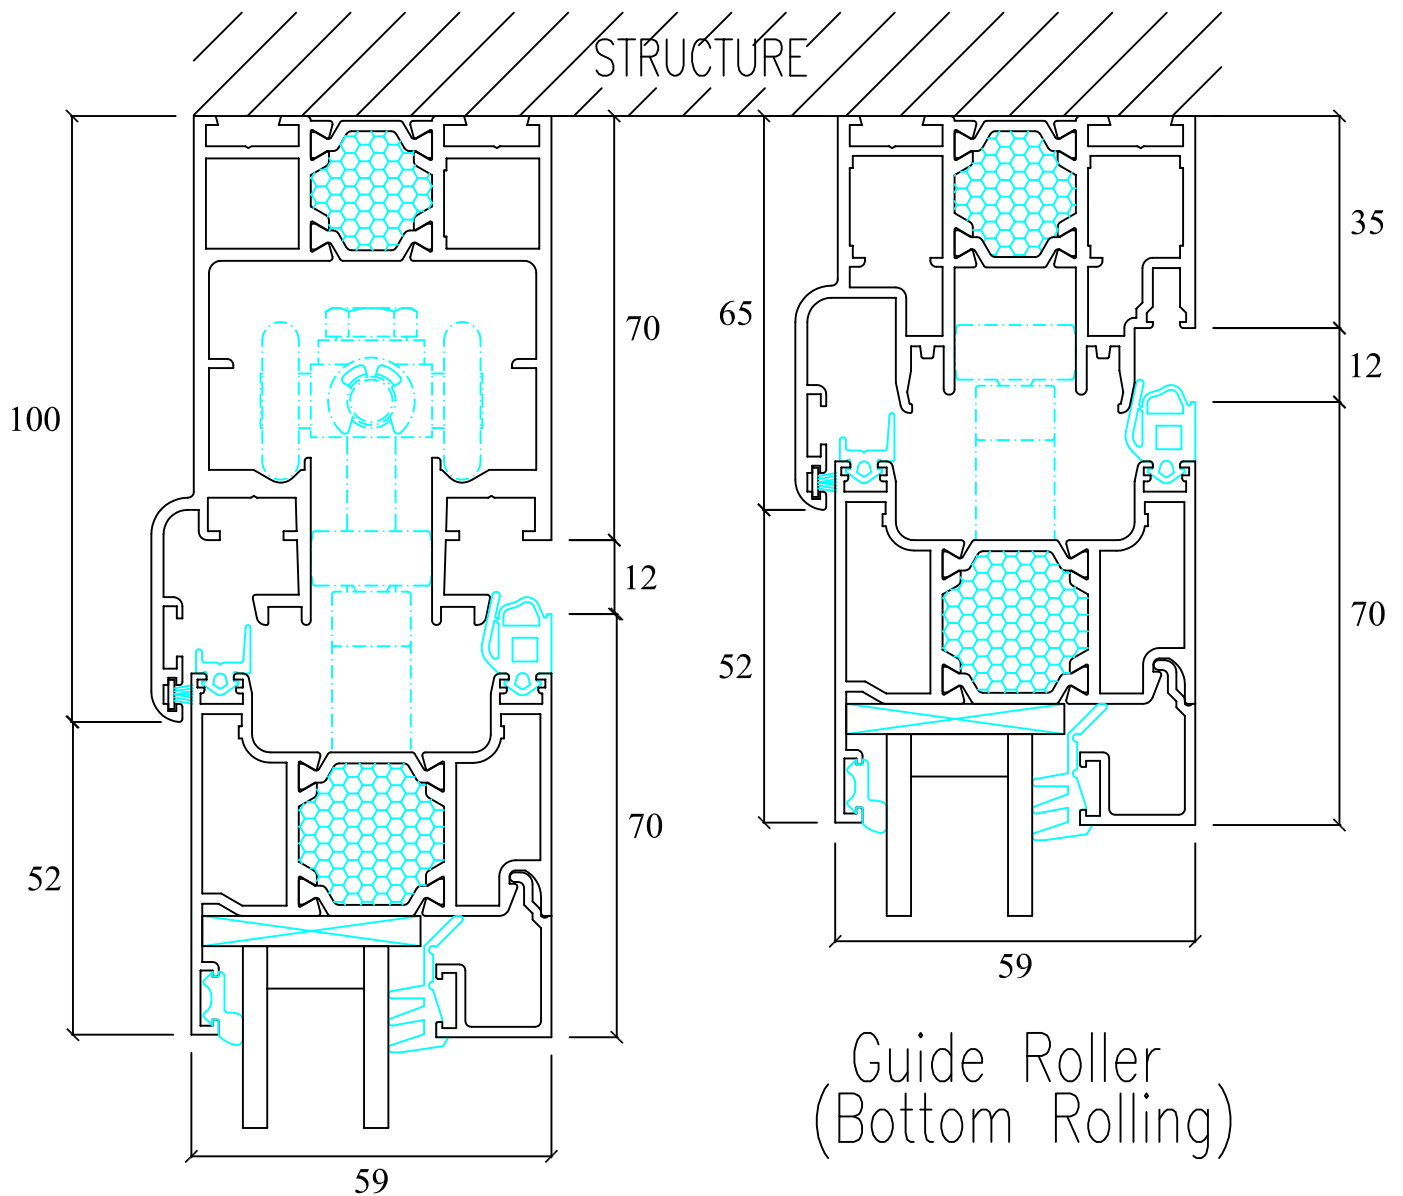

Brockhouse Series 930 ~ Aluminium

External Quality Glazed Sliding Folding Screen
Thermally Broken

Detail H-1

Articulated Roller
(Top Hung)

Guide Roller
(Bottom Rolling)

brockhouse

Brockhouse Modernfold Ltd
Kay One, 23 The Tything, Worcester, WR1 1HD
Tel: 01905 330055 Fax: 01905 330234
Email: sales@brockhouse.net

SYSTEM: Series 930

TITLE : HEAD DETAIL - TRACK OPTIONS

ALL DIMENSIONS IN MILLIMETRES - DO NOT SCALE ©

REV & DATE
29/04/2008

DRAWN BY
Andrew Hughes

DRAWING REF: 930.3