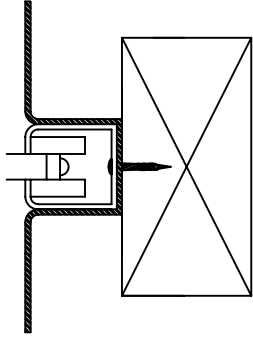

Suspended Ceiling Option