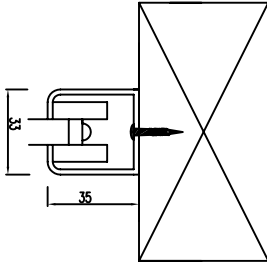

Exposed Option