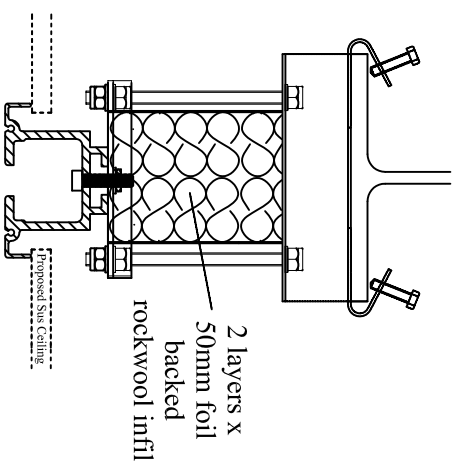

From Rw 53 to 57 dB

From Rw 47 to 52 dB

From Rw 41 to 46 dB

From Rw 35 to 40 dB

From Rw 41 to 46 dB

Brockhouse Modernfold Ltd
 Key One, 23 The Tylings, Worcester, WR1 1HD
 Tel: 01905 330055 Fax: 01905 330234
 Email: sales@brockhouse.net

SYSTEM: 500/600 SERIES

REV & DATE

AUG 08

TITLE: CEILING VOID SOUND BARRIERS

DRAWN BY

SJB

ALL DIMENSIONS IN MILLIMETRES - DO NOT SCALE ©

DRAWING REF: QTE 500 / 06