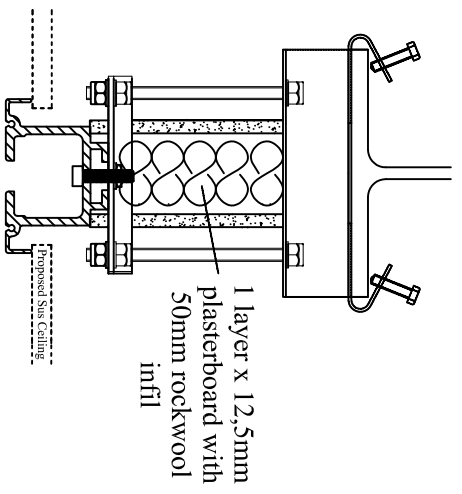

From Rw 53 to 57 dB

From Rw 47 to 52 dB

From Rw 41 to 46 dB

From Rw 35 to 40 dB

From Rw 41 to 46 dB

Brockhouse Modernfold Ltd
 Key One, 23 The Tylings, Worcester, WR1 1HD
 Tel: 01905 330055 Fax: 01905 330234
 Email: sales@brockhouse.net

SYSTEM: 500/600 SERIES

REV & DATE

AUG 08

TITLE: CEILING VOID SOUND BARRIERS

DRAWN BY

SJB

ALL DIMENSIONS IN MILLIMETRES - DO NOT SCALE ©

DRAWING REF: QTE 500 / 06