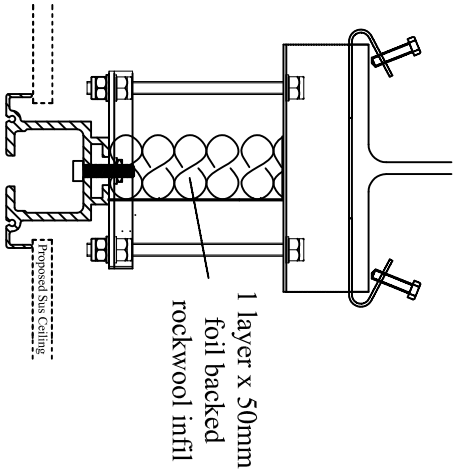

From Rw 35 to 40 dB