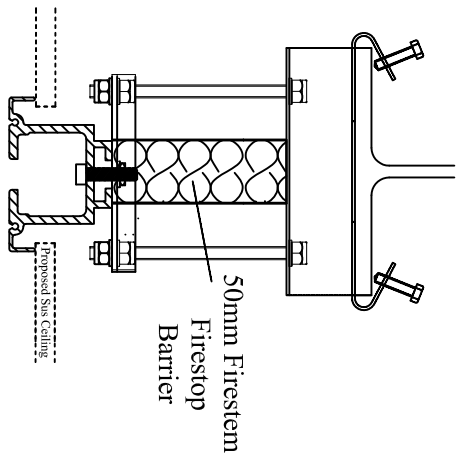

From Rw 53 to 57 dB

From Rw 47 to 52 dB

From Rw 41 to 46 dB

From Rw 35 to 40 dB

From Rw 41 to 46 dB

Brockhouse Modernfold Ltd
 Key One, 23 The Tylings, Worcester, WR1 1HD
 Tel: 01905 330055 Fax: 01905 330234
 Email: sales@brockhouse.net

SYSTEM: 500/600 SERIES

REV & DATE

AUG 08

TITLE: CEILING VOID SOUND BARRIERS

DRAWN BY

SJB

ALL DIMENSIONS IN MILLIMETRES - DO NOT SCALE ©

DRAWING REF: QTE 500 / 06