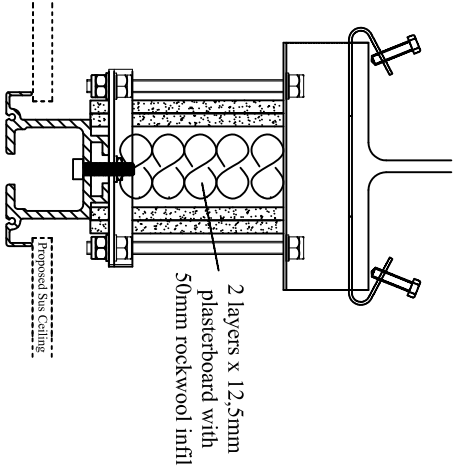

From Rw 53 to 57 dB

From Rw 47 to 52 dB

From Rw 41 to 46 dB

From Rw 35 to 40 dB

From Rw 41 to 46 dB

Brockhouse Modernfold Ltd
 Key One, 23 The Tylings, Worcester, WR1 1HD
 Tel: 01905 330055 Fax: 01905 330234
 Email: sales@brockhouse.net

SYSTEM: 500/600 SERIES

REV & DATE

AUG 08

TITLE: CEILING VOID SOUND BARRIERS

DRAWN BY

SJB

ALL DIMENSIONS IN MILLIMETRES - DO NOT SCALE ©

DRAWING REF: QTE 500 / 06