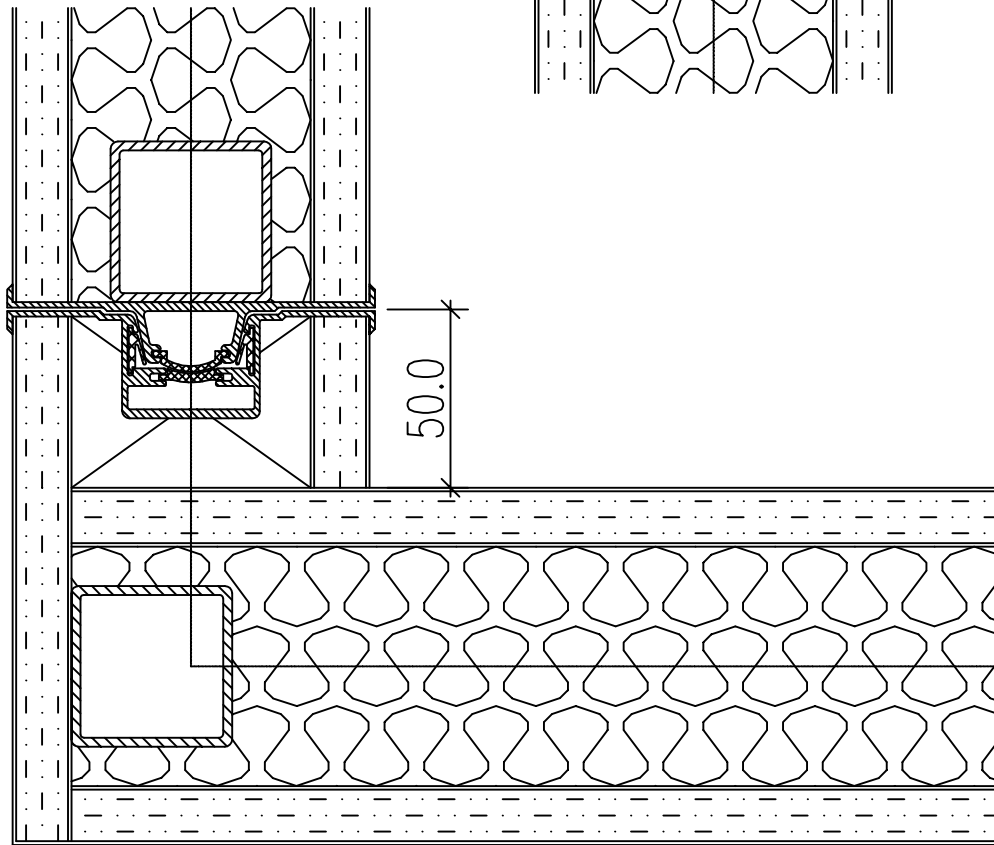

PLAN SECTION at 3-WAY

PLAN SECTION at CORNER

brockhouse

Brockhouse Modernfold Ltd
 Kay One, 23 The Tything, Worcester, WR1 1HD
 Tel: 01905 330055 Fax: 01905 330234
 Email: sales@brockhouse.net

SYSTEM: Series 600

TITLE : Plan Section - 3 Way - Exposed

ALL DIMENSIONS IN MILLIMETRES - DO NOT SCALE ©

REV & DATE
 28/04/2008

DRAWN BY
 Andrew Hughes

DRAWING REF: 600.8