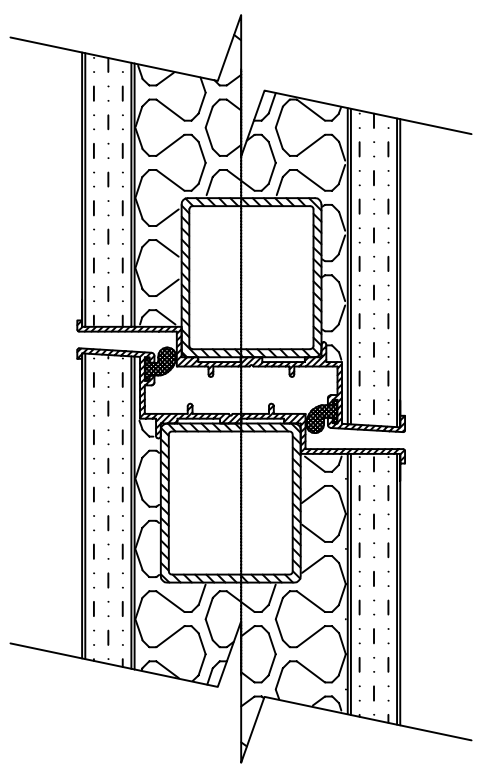

PLAN SECTION at SINGLE WICKET DOOR PANEL (SE)

DOUBLE WICKET DOOR CENTRAL ABUTMENT

Brockhouse Modernfold Ltd
 Key One, 23 The Yarding, Worcester, WR1 1HD
 Tel: 01905 330055 Fax: 01905 330234
 Email: sales@brockhouse.net

SYSTEM:	Series 600	REV & DATE	28/04/2008
TITLE :	Wicket Door Details - Exposed Profile	DRAWN BY	Andrew Hughes
ALL DIMENSIONS IN MILLIMETRES - DO NOT SCALE ©		DRAWING REF:	600.14