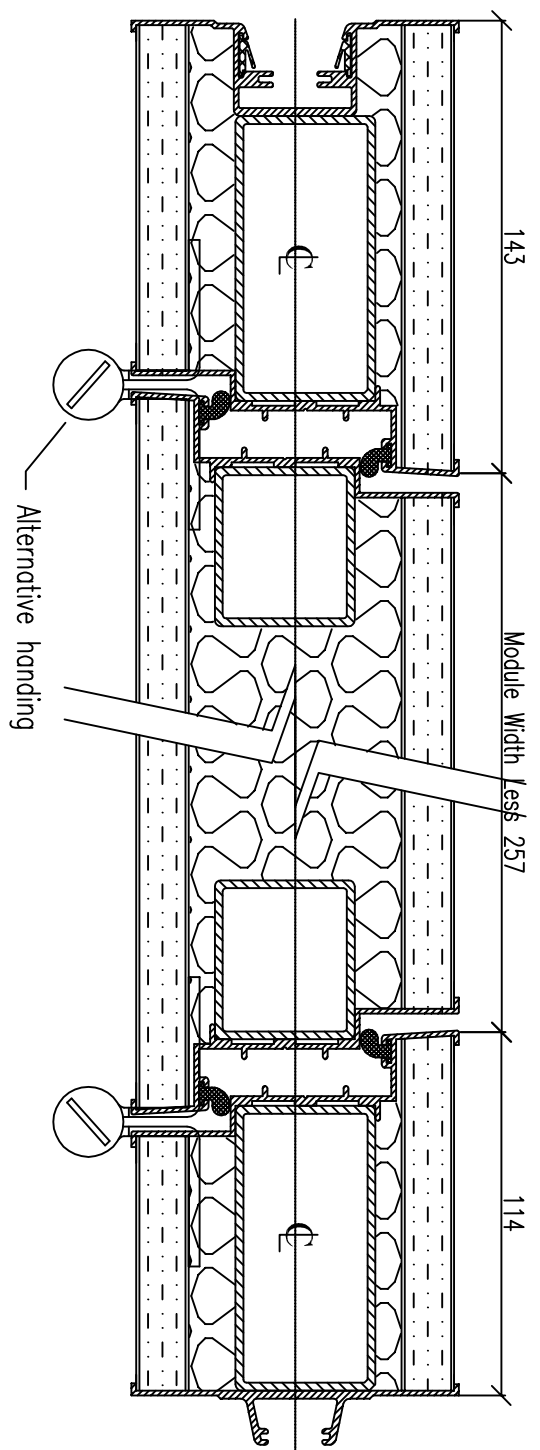

PLAN SECTION at SINGLE WICKET DOOR PANEL (SE)

DOUBLE WICKET DOOR CENTRAL ABUTMENT

Brockhouse Modernfold Ltd
 Key One, 23 The Yarding, Worcester, WR1 1HD
 Tel: 01905 330055 Fax: 01905 330234
 Email: sales@brockhouse.net

SYSTEM:	Series 600	REV & DATE	28/04/2008
TITLE :	Wicket Door Details - Exposed Profile	DRAWN BY	Andrew Hughes
ALL DIMENSIONS IN MILLIMETRES - DO NOT SCALE ©		DRAWING REF:	600.14