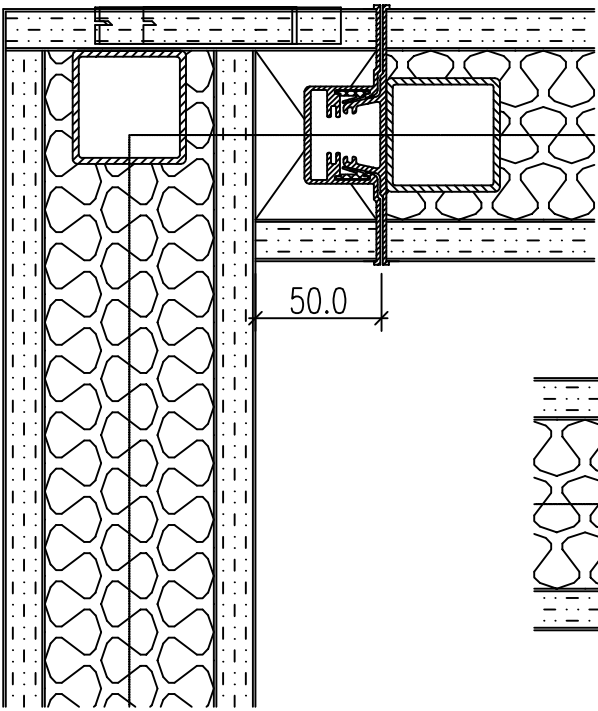

PLAN SECTION at 3-WAY

PLAN SECTION at CORNER

brockhouse
 Brockhouse Lockemfield Ltd
 Key One, 23 The Yehing, Worcester, WR1 1HD
 Tel: 01905 330055 Fax: 01905 330034
 Email: sales@brockhouse.net

SYSTEM:	Series 500	REV & DATE	
TITLE:	Plan Section - 3 Way Corner Exposed	DRAWN BY	Andrew Hughes
ALL DIMENSIONS IN MILLIMETRES - DO NOT SCALE		DRAWING REF:	500.9