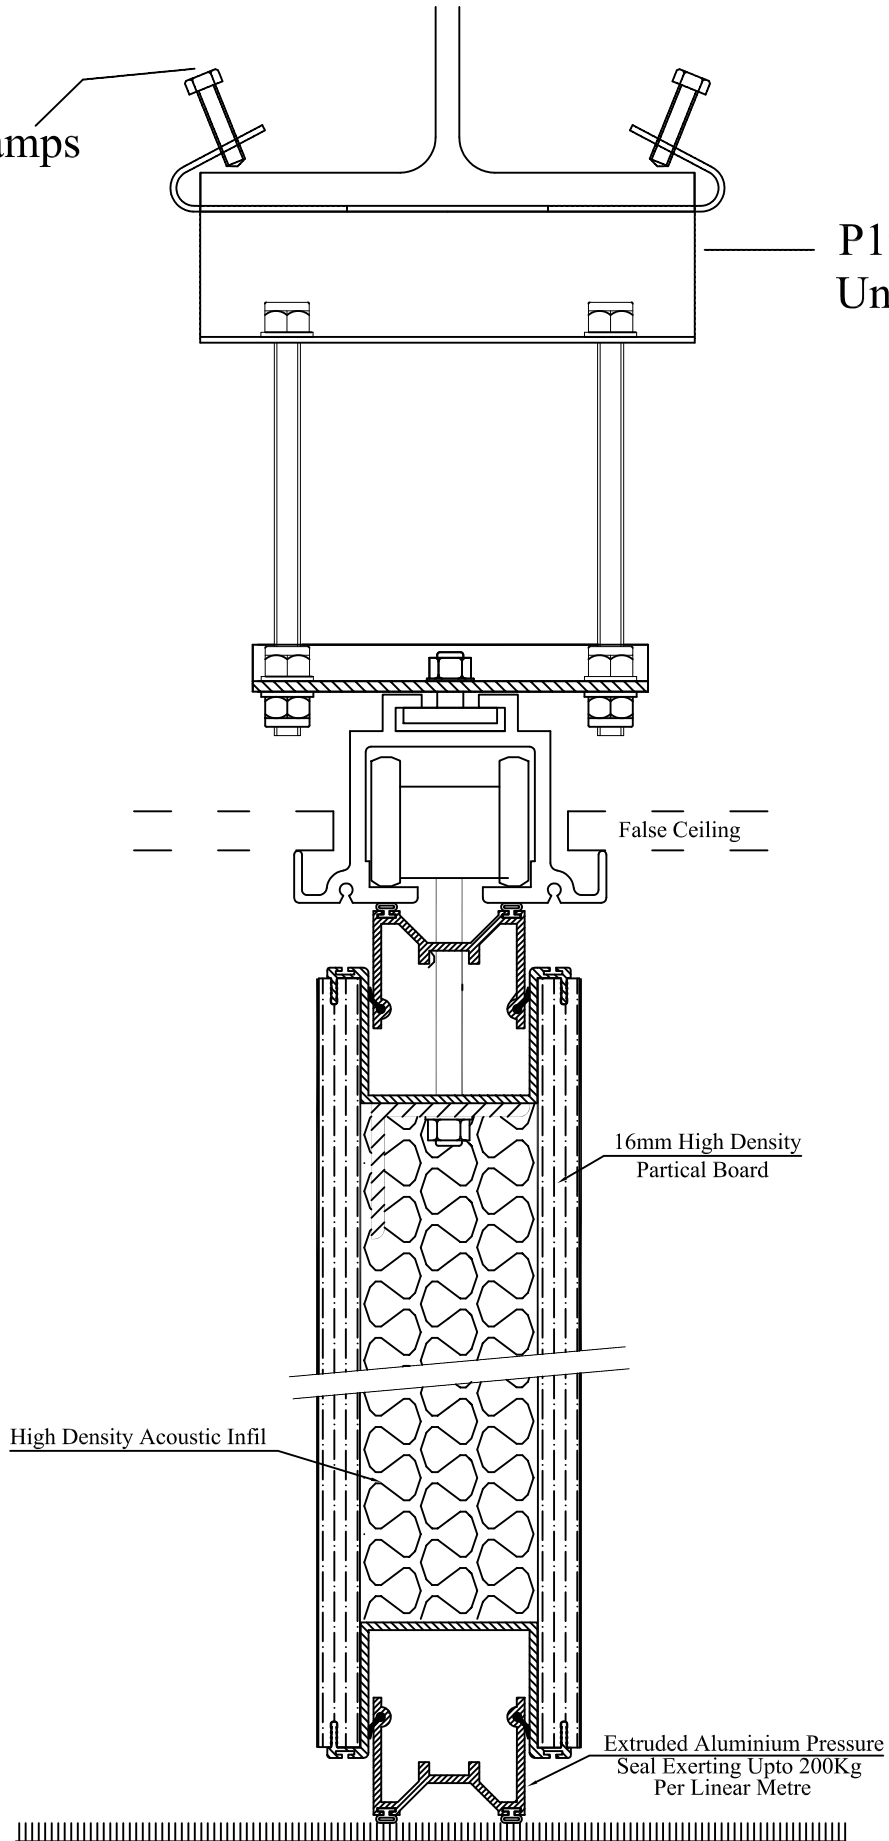

Beam clamps

P1000T
Unistrut

brockhouse

Brockhouse Modernfold Ltd
Kay One, 23 The Tything, Worcester, WR1 1HD
Tel: 01905 330055 Fax: 01905 330234
Email: sales@brockhouse.net

SYSTEM: Top Hung - Series 500

TITLE : Single Point Suspension To Steel

ALL DIMENSIONS IN MILLIMETRES - DO NOT SCALE ©

REV & DATE
28/04/2008

DRAWN BY
Andrew Hughes

DRAWING REF: 500.15