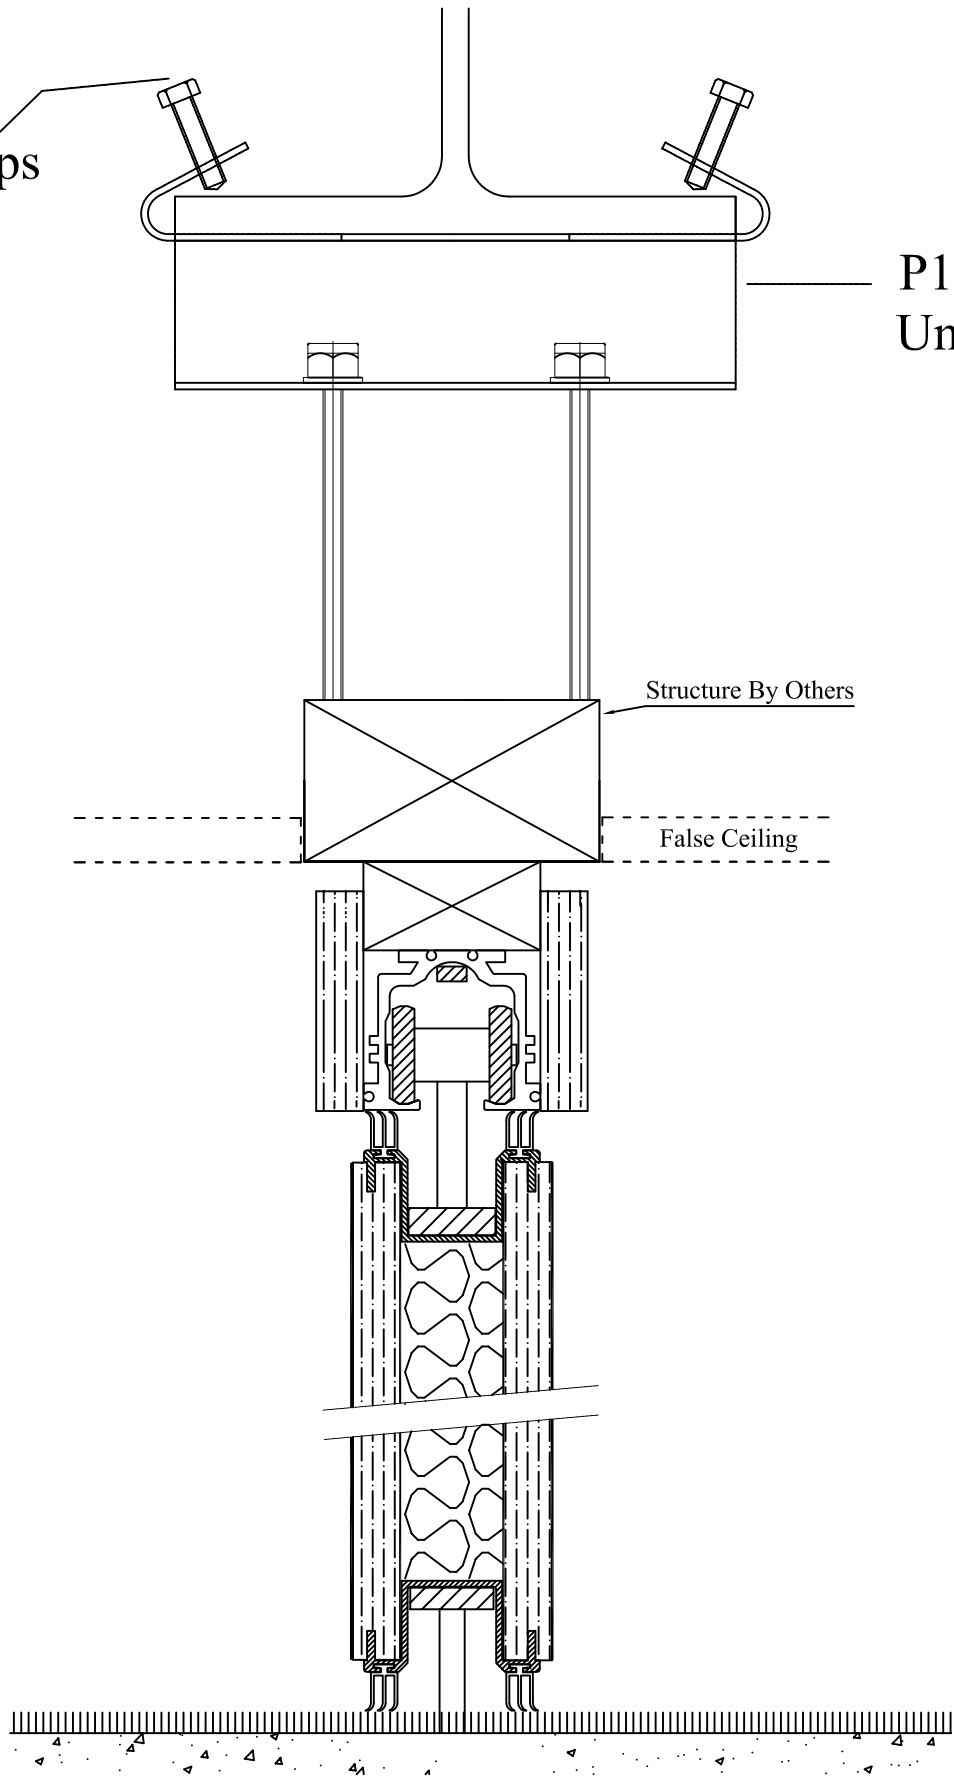

Beam clamps

P1000T
Unistrut

Structure By Others

False Ceiling

brockhouse

Brockhouse Modernfold Ltd
Kay One, 23 The Tything, Worcester, WR1 1HD
Tel: 01905 330055 Fax: 01905 330234
Email: sales@brockhouse.net

SYSTEM: Top Hung - Series 200N

TITLE : Fixing Details To Steel (clamped)

ALL DIMENSIONS IN MILLIMETRES - DO NOT SCALE ©

REV & DATE
28/04/2008

DRAWN BY
Andrew Hughes

DRAWING REF: 200N.8